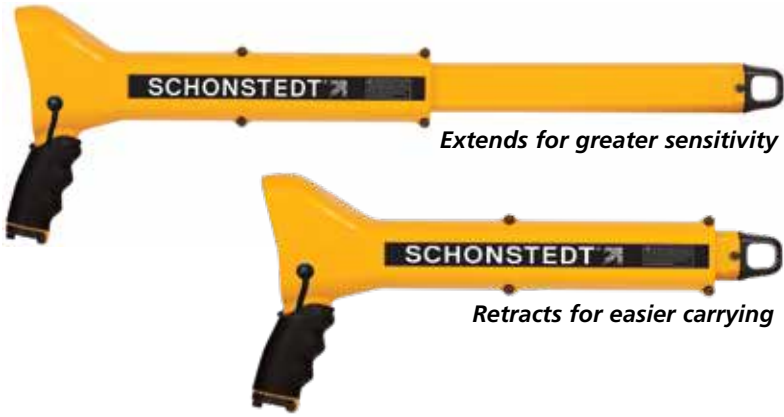

## GA-92XTd Magnetic Locator Portable & Precise

This pistol-grip locator extends for accuracy and retracts for easy carrying and storage. One hand operation makes finding faster, providing both audio and visual indication of ferrous objects up to 16 feet underground. When you have your hands full on the job site, carry the XTd on your hip.

### Optimized for locating

- ▶ Water & Gas Valves
- ▶ Manhole Covers
- ▶ Other deep iron/steel objects

*"After locating the water line to the main, I started sweeping with the XT and found the box three feet below grade. Others have been over that same area before and never got a hot signal. The Schonstedt found it right away. I'm a believer for life. Thanks for making a great product."*

—Gary F. Read, Locator for the Village of Shorewood, IL

- ▶ Membrane switch
- ▶ Precision Signal Strength Indicator
- ▶ Easy access 9V battery
- ▶ Holster included

Receiver Specifications	
<b>Output:</b>	Audio and Visual
<b>Gain:</b>	4-Level LCD: Low (L), Medium (M), High (H), Extra High (XH)
<b>Volume:</b>	3 Levels: Muted, Medium, Maximum
<b>Battery:</b>	One 9V Battery
<b>Battery Life:</b>	4 Hours (intermittent use)
<b>Operating Temperature:</b>	-13°F to 140°F (-25°C to 60°C)
<b>Overall Length:</b>	Open – 26" (66 cm), Closed – 15.5" (39 cm)
<b>Nominal Sensor Spacing:</b>	9.5" (24 cm)
<b>Weight:</b>	2.5 lbs (1.1 kg)
<b>Water and Dust Resistance:</b>	Rated IP54
<b>Construction Material:</b>	High impact ABS